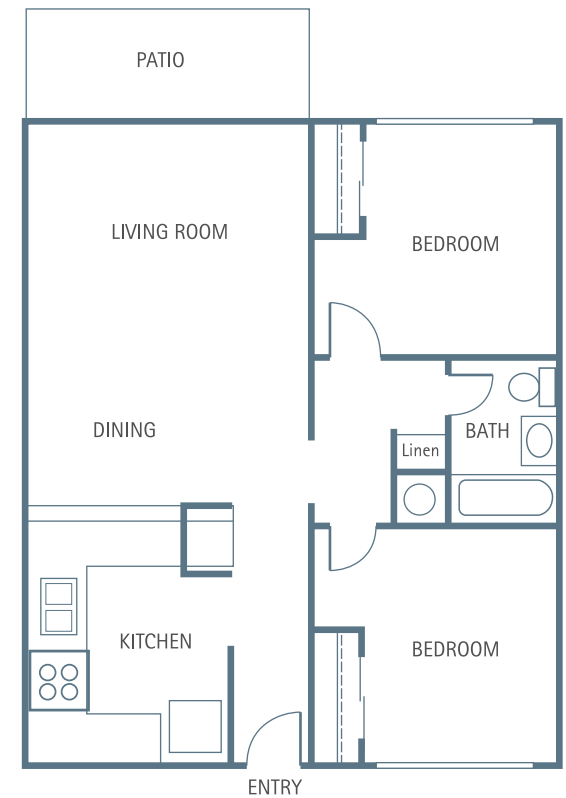

STUDIO
APPROXIMATELY 320 SQUARE FEET

1 BEDROOM
APPROXIMATELY 490 SQUARE FEET

2 BEDROOM
APPROXIMATELY 651 SQUARE FEET