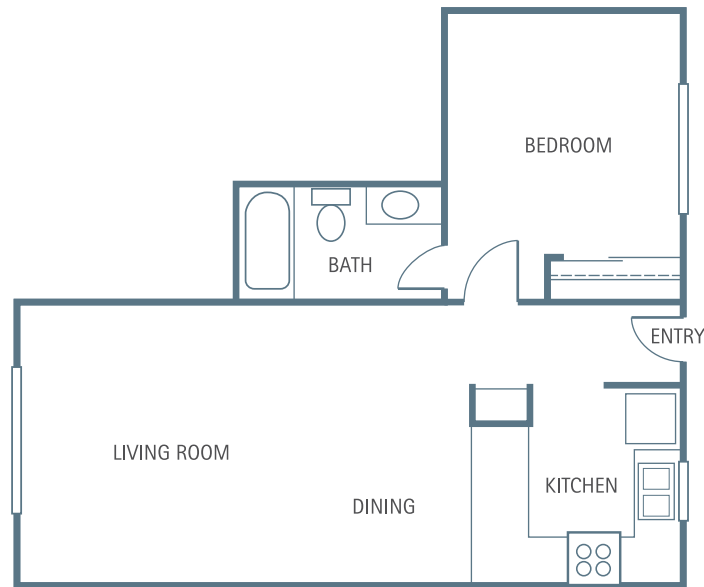

STUDIO
APPROXIMATELY 320 SQUARE FEET

1 BEDROOM
APPROXIMATELY 490 SQUARE FEET

2 BEDROOM
APPROXIMATELY 651 SQUARE FEET