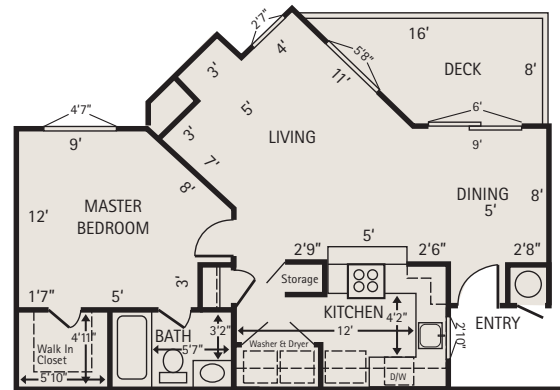

## THE SUNSET

1 BEDROOM • 1 BATH • 703 SQUARE FT.  
2ND & 3RD FLOOR

## THE SUNRISE

1 BEDROOM • 1 BATH • 703 SQUARE FT.  
1ST FLOOR

## THE HORIZON

2 BEDROOMS • 1 BATH • 803 SQUARE FT.  
2ND & 3RD FLOOR

## THE VISTA

2 BEDROOMS • 2 BATHS • 909 SQUARE FT.  
1ST, 2ND, OR 3RD FLOOR