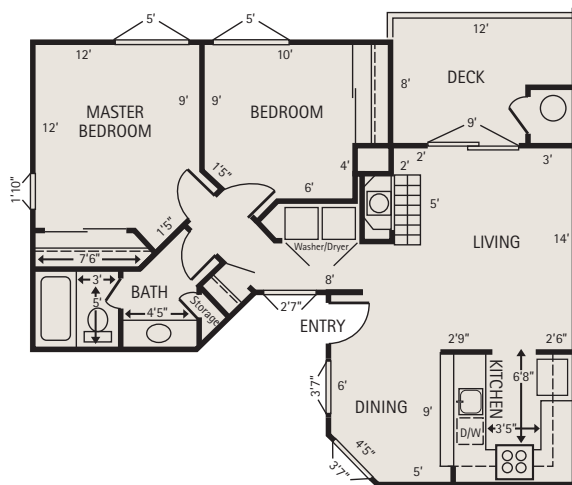

## THE SUNSET

1 BEDROOM • 1 BATH • 703 SQUARE FT.  
2ND & 3RD FLOOR

## THE SUNRISE

1 BEDROOM • 1 BATH • 703 SQUARE FT.  
1ST FLOOR

## THE HORIZON

2 BEDROOMS • 1 BATH • 803 SQUARE FT.  
2ND & 3RD FLOOR

## THE VISTA

2 BEDROOMS • 2 BATHS • 909 SQUARE FT.  
1ST, 2ND, OR 3RD FLOOR