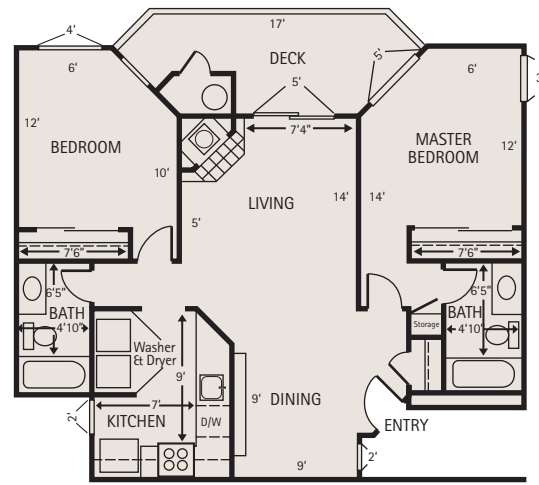

## THE SUNSET

1 BEDROOM • 1 BATH • 703 SQUARE FT.  
2ND & 3RD FLOOR

## THE SUNRISE

1 BEDROOM • 1 BATH • 703 SQUARE FT.  
1ST FLOOR

## THE HORIZON

2 BEDROOMS • 1 BATH • 803 SQUARE FT.  
2ND & 3RD FLOOR

## THE VISTA

2 BEDROOMS • 2 BATHS • 909 SQUARE FT.  
1ST, 2ND, OR 3RD FLOOR