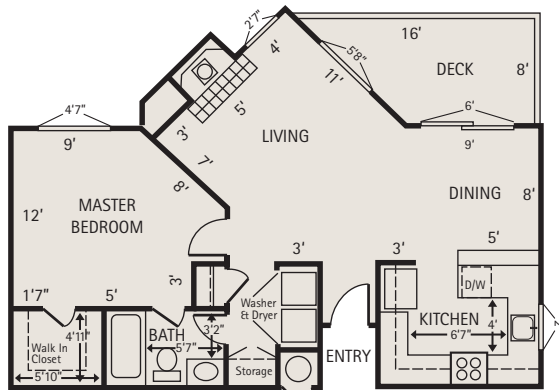

## THE SUNSET

1 BEDROOM • 1 BATH • 703 SQUARE FT.  
2ND & 3RD FLOOR

## THE SUNRISE

1 BEDROOM • 1 BATH • 703 SQUARE FT.  
1ST FLOOR

## THE HORIZON

2 BEDROOMS • 1 BATH • 803 SQUARE FT.  
2ND & 3RD FLOOR

## THE VISTA

2 BEDROOMS • 2 BATHS • 909 SQUARE FT.  
1ST, 2ND, OR 3RD FLOOR